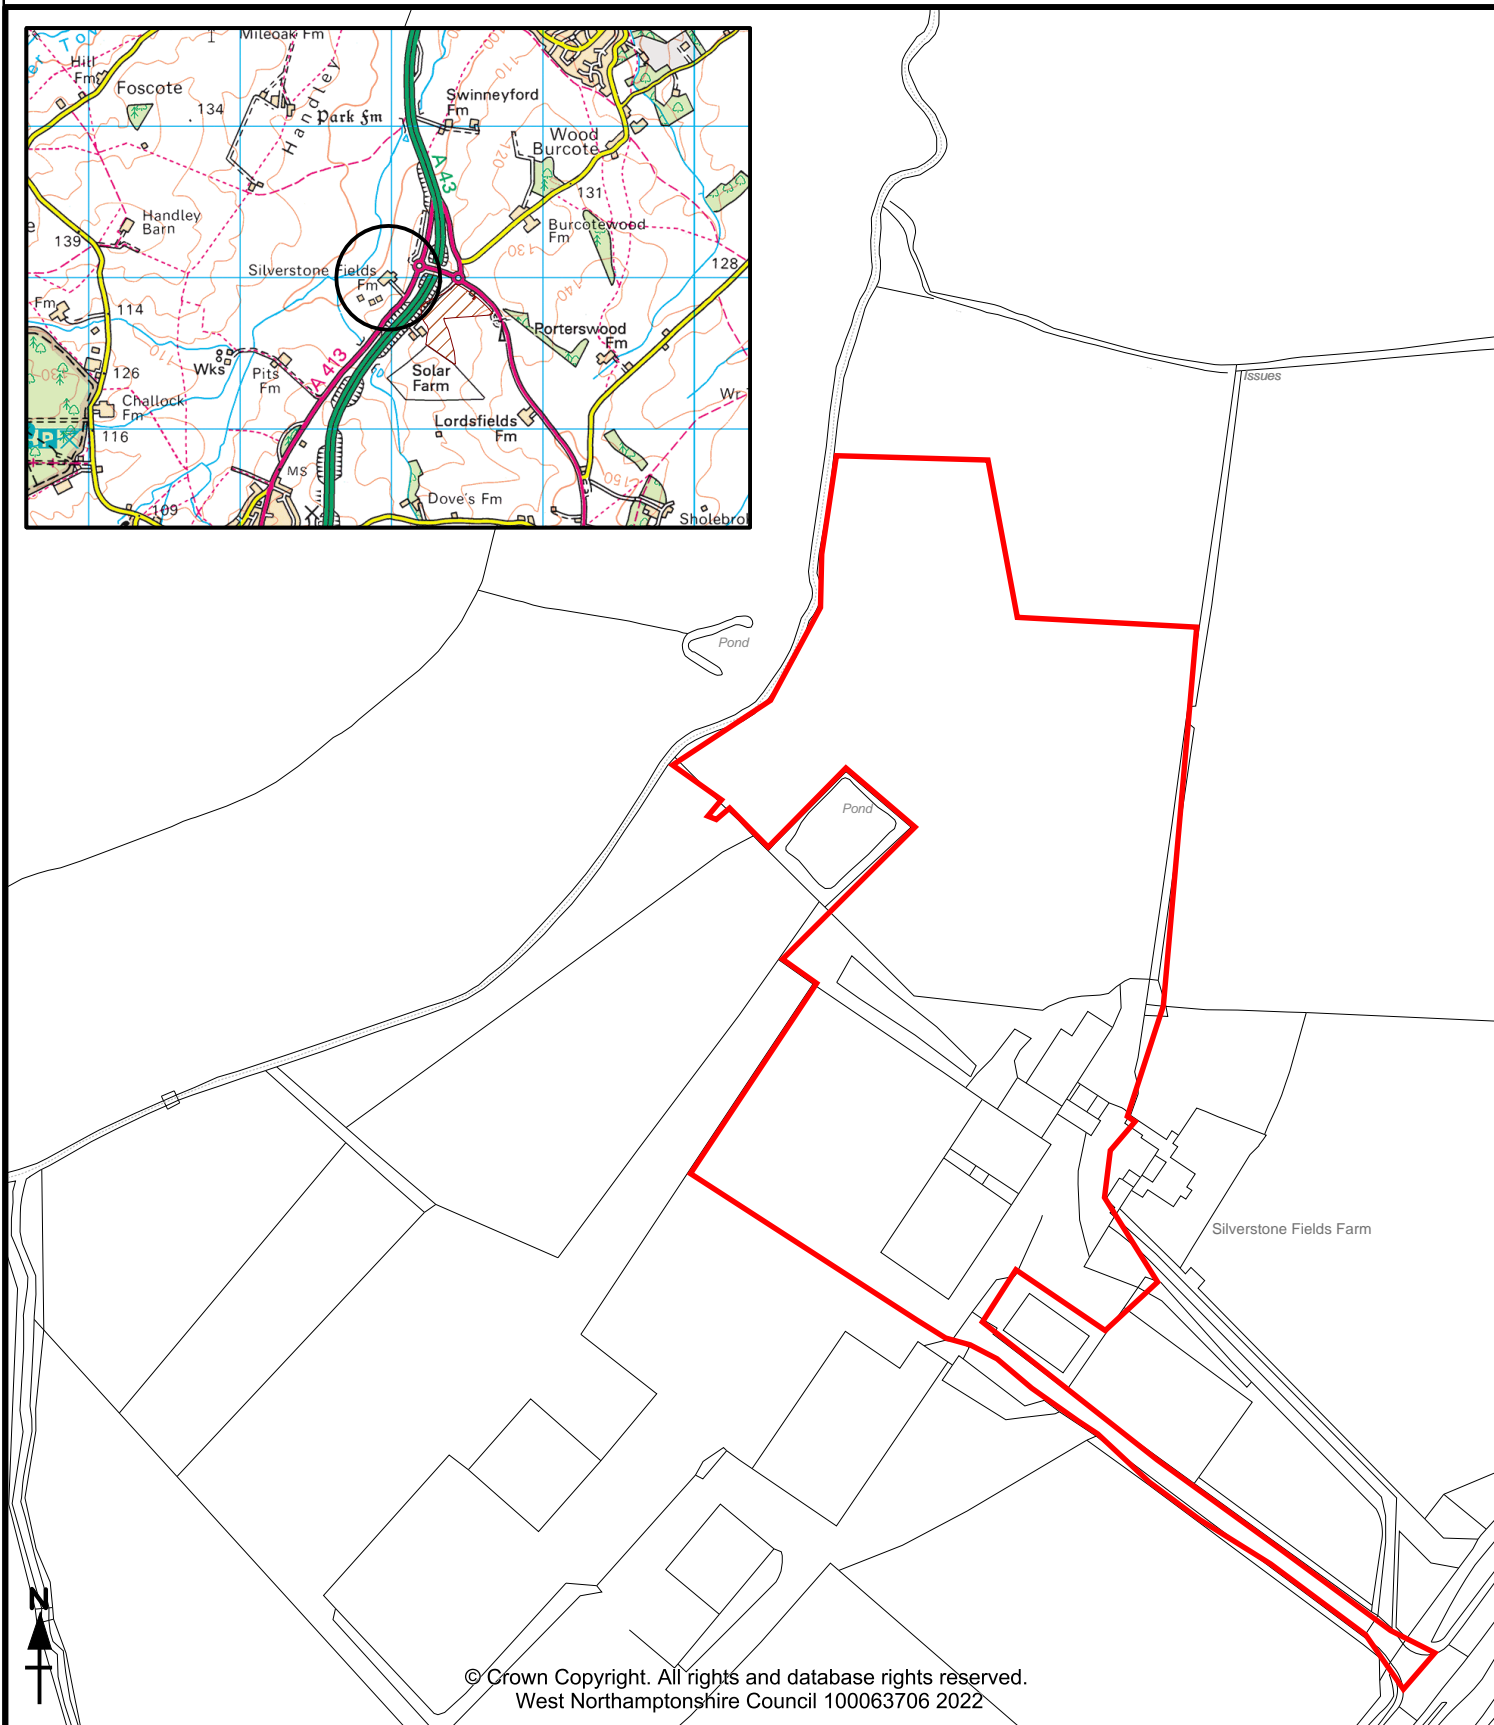

**Application Number:** WNS/2021/2221/MAF

**Parish:** Silverstone CP, Towcester CP

© Crown Copyright. All rights and database rights reserved.  
West Northamptonshire Council 100063706 2022

Town/Village: Silverstone

Site

Site Area: 3.3960 Ha

Grid Location: SP 67949 46043

Map Scale: 1:2500